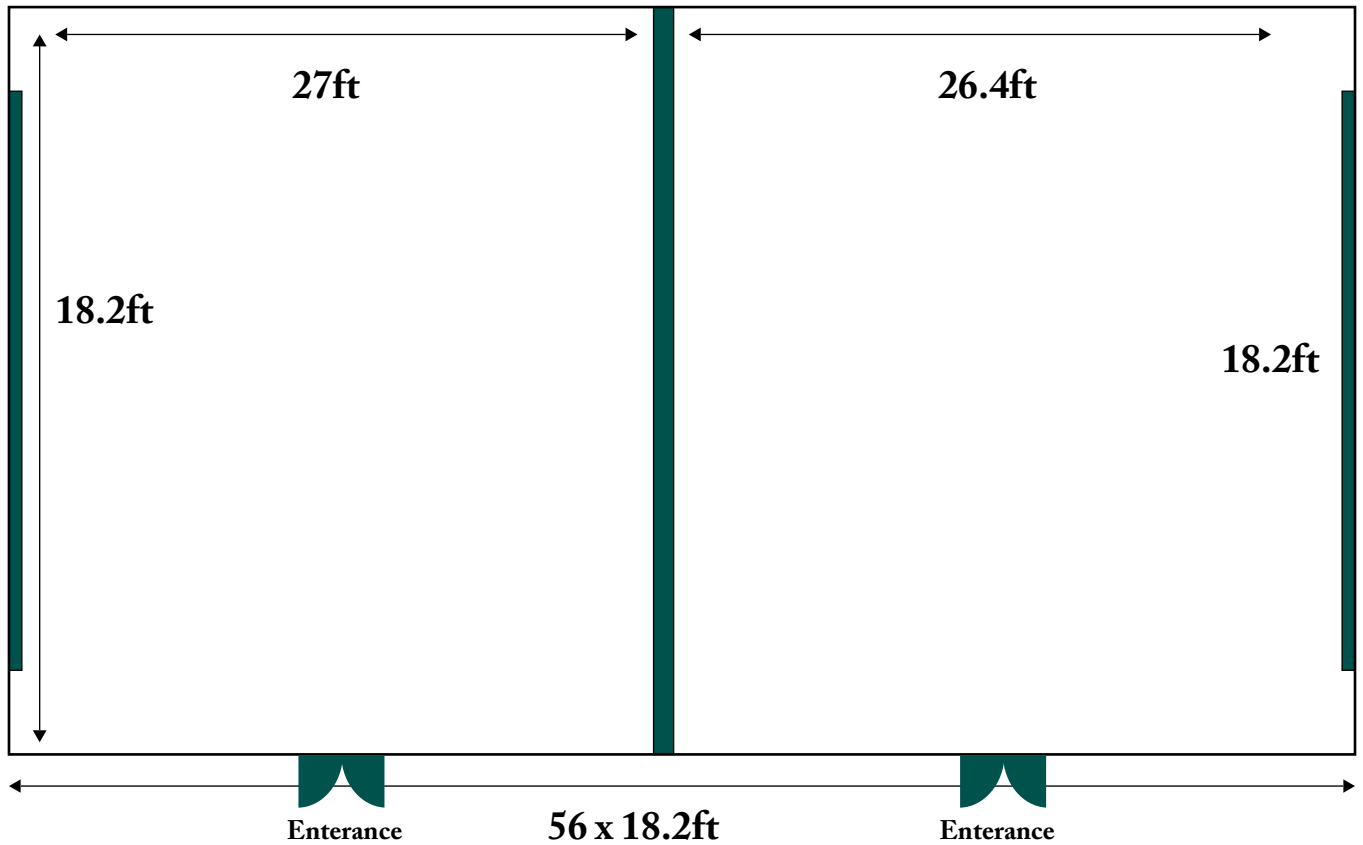

TUNAMAYA 3

| Function Room | Set-Up Capacities (Person) | | | | | | |
|---------------|----------------------------|---------|-----------|----------|-------------|---------|--------|
| | Classroom | Theatre | Boardroom | Cocktail | Round Table | U-Shape | Hollow |
| Tunamaya 3 | 18 | 30 | 10 | - | - | - | - |