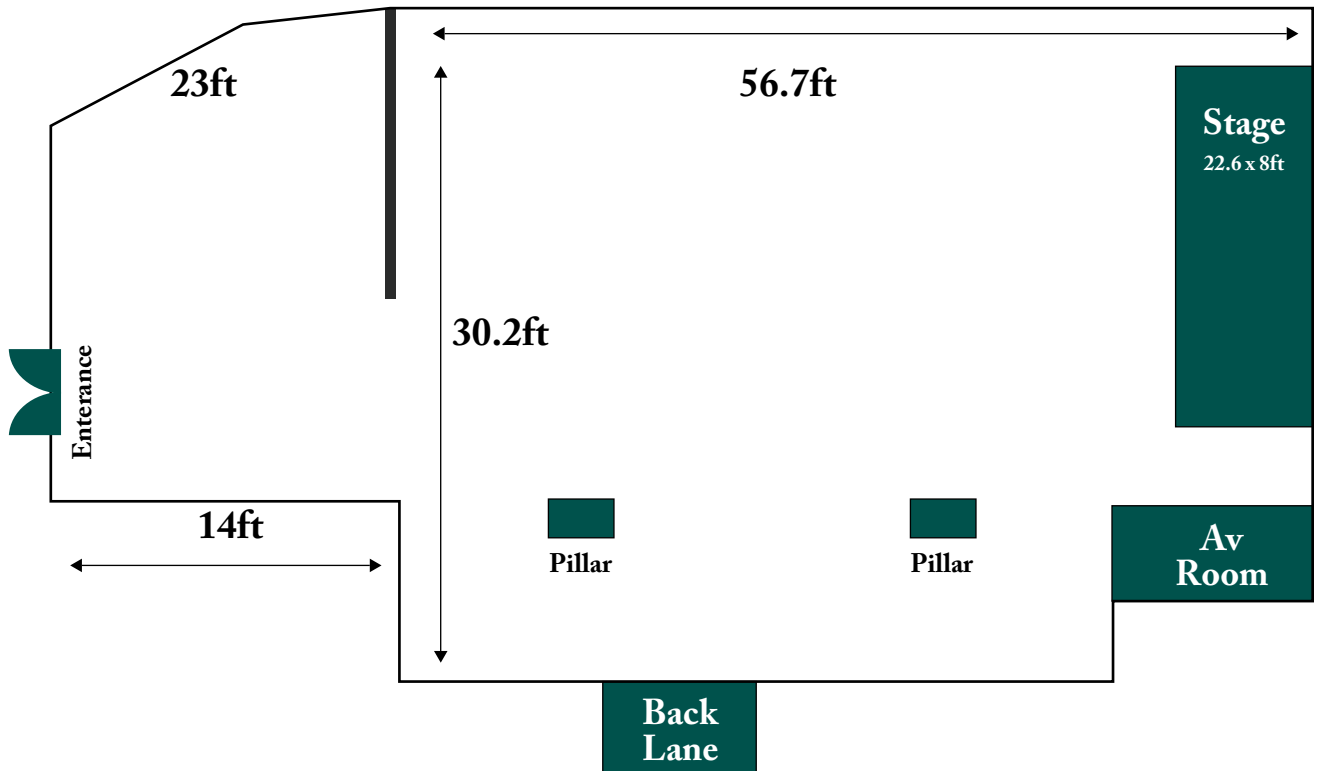

# TUNAMAYA 1

Function Room	Set-Up Capacities (Person)						
	Classroom	Theatre	Boardroom	Cocktail	Round Table	U-Shape	Hollow
Tunamaya 1	80	150	60	150	120	50	40