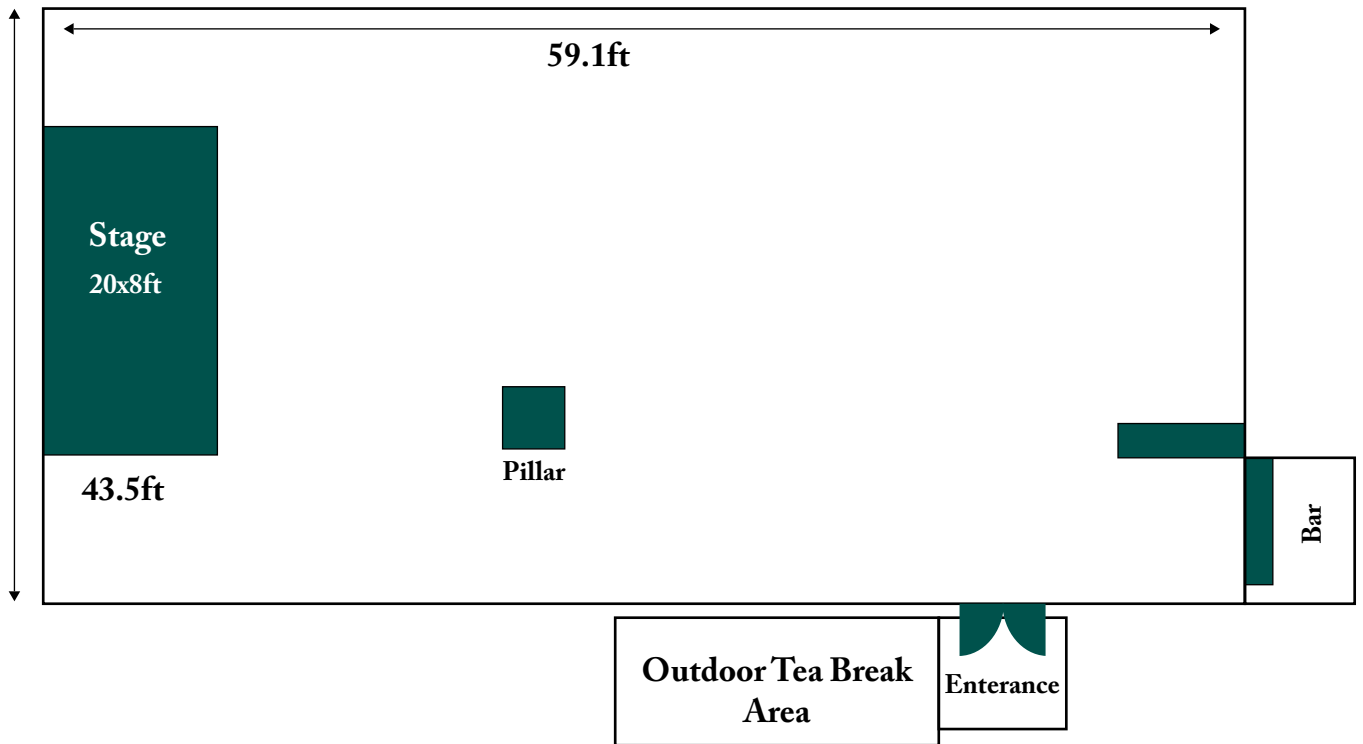

TUNAMAYA 2

| Function Room | Set-Up Capacities (Person) | | | | | | |
|---------------|----------------------------|---------|-----------|----------|-------------|---------|--------|
| | Classroom | Theatre | Boardroom | Cocktail | Round Table | U-Shape | Hollow |
| Tunamaya 2 | 60 | 100 | 40 | 100 | 80 | 50 | 40 |